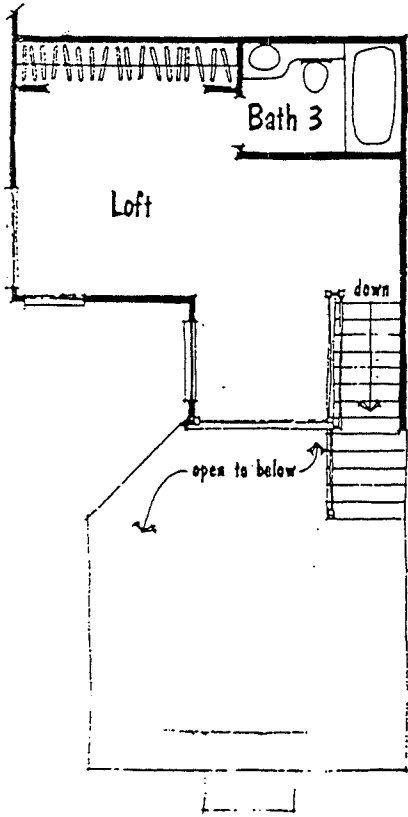

1543
sq. ft.

Plan 2 Reverse
2 Bedroom / Den 2 Bath
1543 sq. ft.

CARMEL MODEL
Monterey

Loft Option

Plan 3 Reverse

2 Bedroom 2 Bath
1499 sq. ft.
1806 sq. ft. w/Loft

Monterey

Loft Option

CARMEL MODEL
Pebble Beach

Carmel

window at corner lets only

Plan 4 Reverse

2 Bedroom 2 Bath

1485 sq. ft.

1725 sq. ft. w/Loft

Pebble Beach