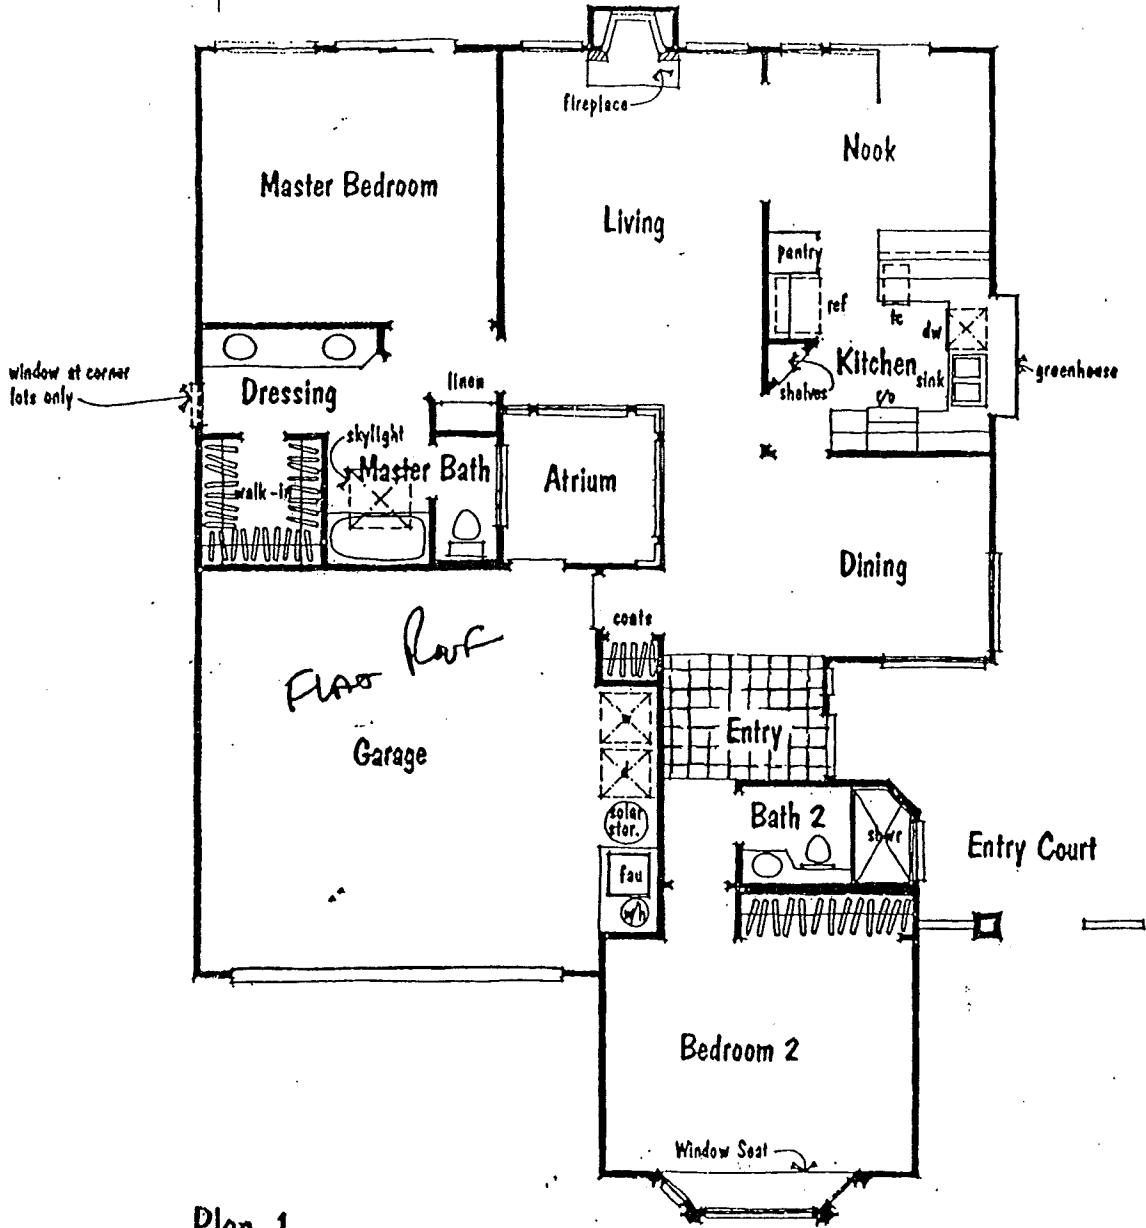

1543
sq. ft.

Plan 2 Reverse
2 Bedroom / Den 2 Bath
1543 sq. ft.

CARMEL MODEL
Monterey

Loft Option

Plan 3 Reverse

2 Bedroom 2 Bath
1499 sq. ft.
1806 sq. ft. w/Loft

Monterey

Loft Option

CARMEL MODEL
Pebble Beach

Carmel

window at corner lets only

Plan 4 Reverse

2 Bedroom 2 Bath

1485 sq. ft.

1725 sq. ft. w/Loft

Pebble Beach

CARMEL PLANS

Plan 1

2 Bedroom 2 Bath
1468 sq. ft.

CARMEL MODEL
Pacific Grove