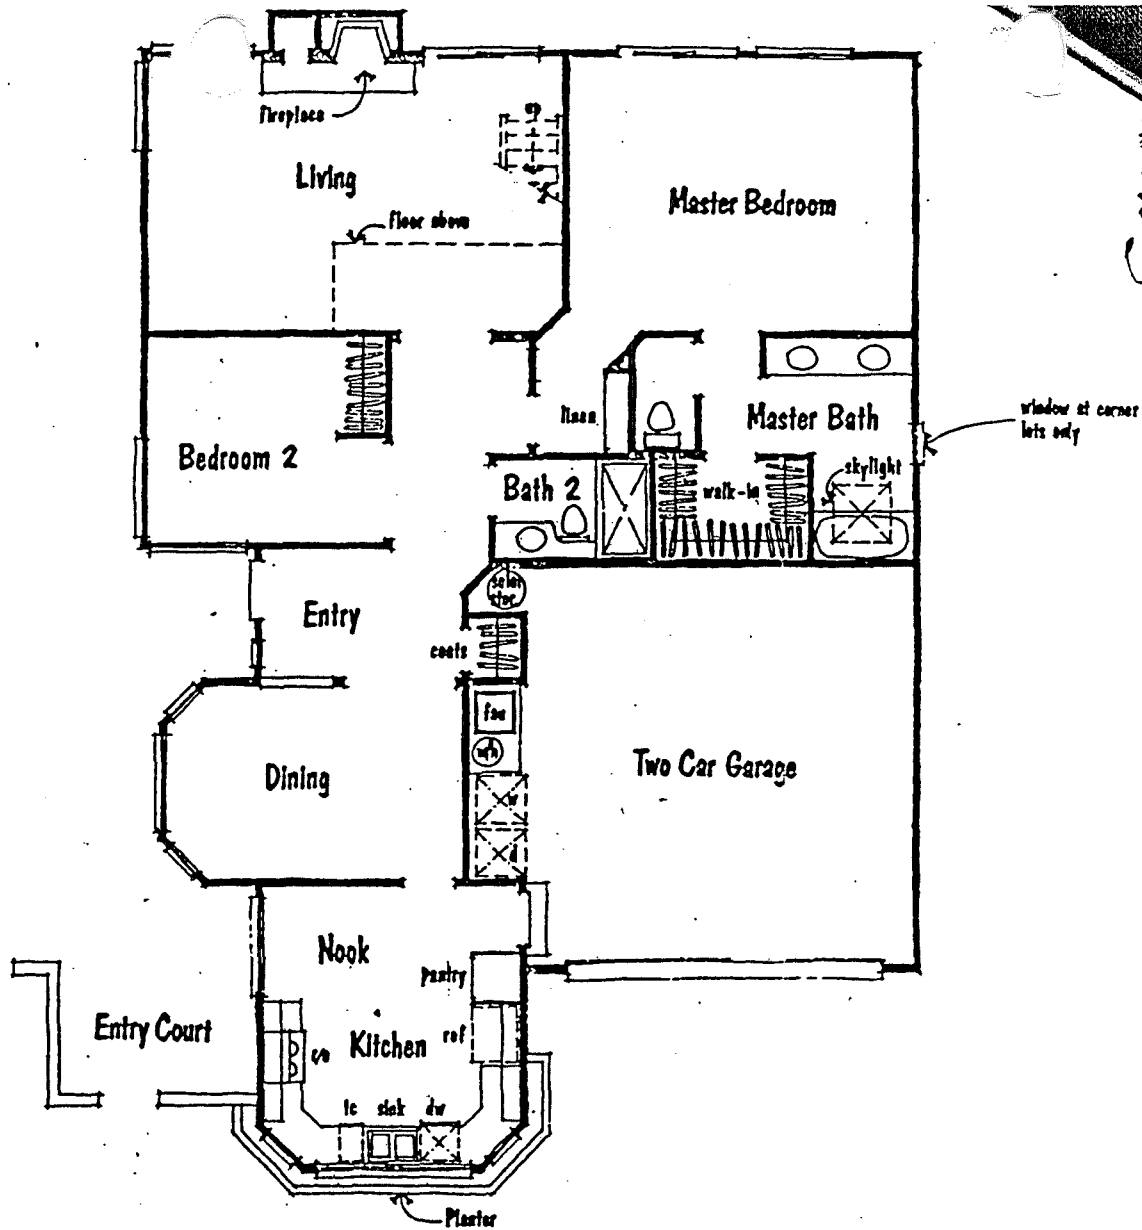

1543
sq. ft.

Plan 2 Reverse
2 Bedroom / Den 2 Bath
1543 sq. ft.

CARMEL MODEL
Monterey

Loft Option

Plan 3 Reverse

2 Bedroom 2 Bath
1499 sq. ft.
1806 sq. ft. w/Loft

Monterey

Loft Option

CARMEL MODEL
Pebble Beach

Carmel

window at corner lets only

Plan 4 Reverse

2 Bedroom 2 Bath

1485 sq. ft.

1725 sq. ft. w/Loft

Pebble Beach