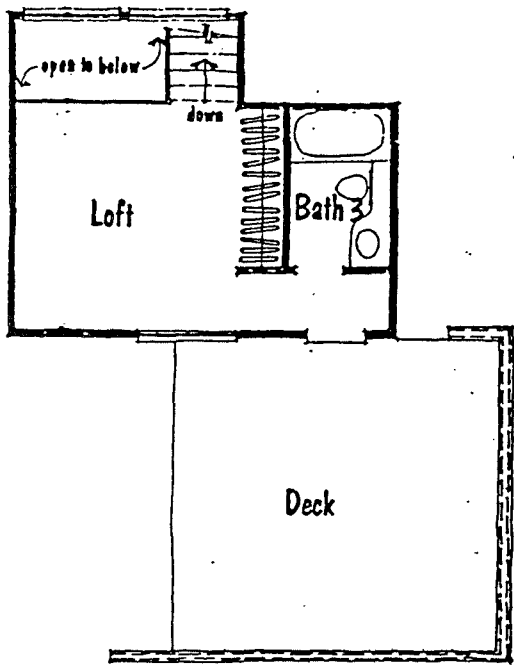

1543
sq. ft.

Plan 2 Reverse
2 Bedroom / Den 2 Bath
1543 sq. ft.

CARMEL MODEL
Monterey

Loft Option

Plan 3 Reverse

2 Bedroom 2 Bath
1499 sq. ft.
1806 sq. ft. w/Loft

Monterey

Loft Option

CARMEL MODEL
Pebble Beach

Carmel

window at corner lets only

Plan 4 Reverse

2 Bedroom 2 Bath

1485 sq. ft.

1725 sq. ft. w/Loft

Pebble Beach

CARMEL PLANS

Plan 1

2 Bedroom 2 Bath
1468 sq. ft.

CARMEL MODEL
Pacific Grove