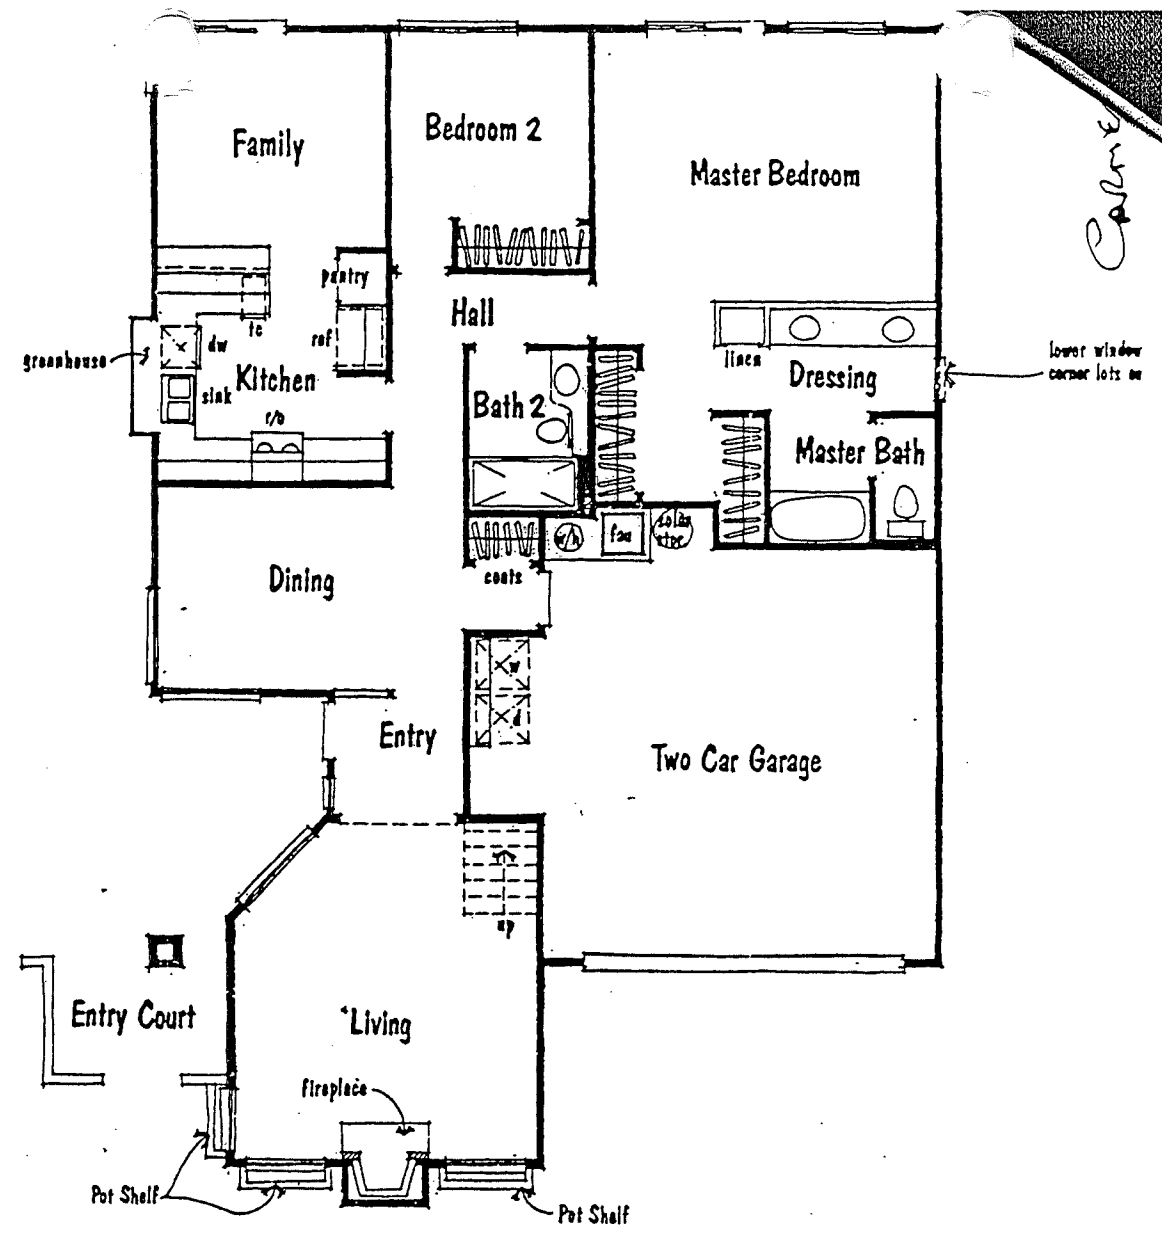

1543
sq. ft.

Plan 2 Reverse
2 Bedroom / Den 2 Bath
1543 sq. ft.

CARMEL MODEL
Monterey

Loft Option

Plan 3 Reverse

2 Bedroom 2 Bath
1499 sq. ft.
1806 sq. ft. w/Loft

Monterey

Loft Option

CARMEL MODEL
Pebble Beach

Carmel

window at corner lets only

Plan 4 Reverse

2 Bedroom 2 Bath

1485 sq. ft.

1725 sq. ft. w/Loft

Pebble Beach

CARMEL PLANS

Plan 1

2 Bedroom 2 Bath
1468 sq. ft.

CARMEL MODEL
Pacific Grove